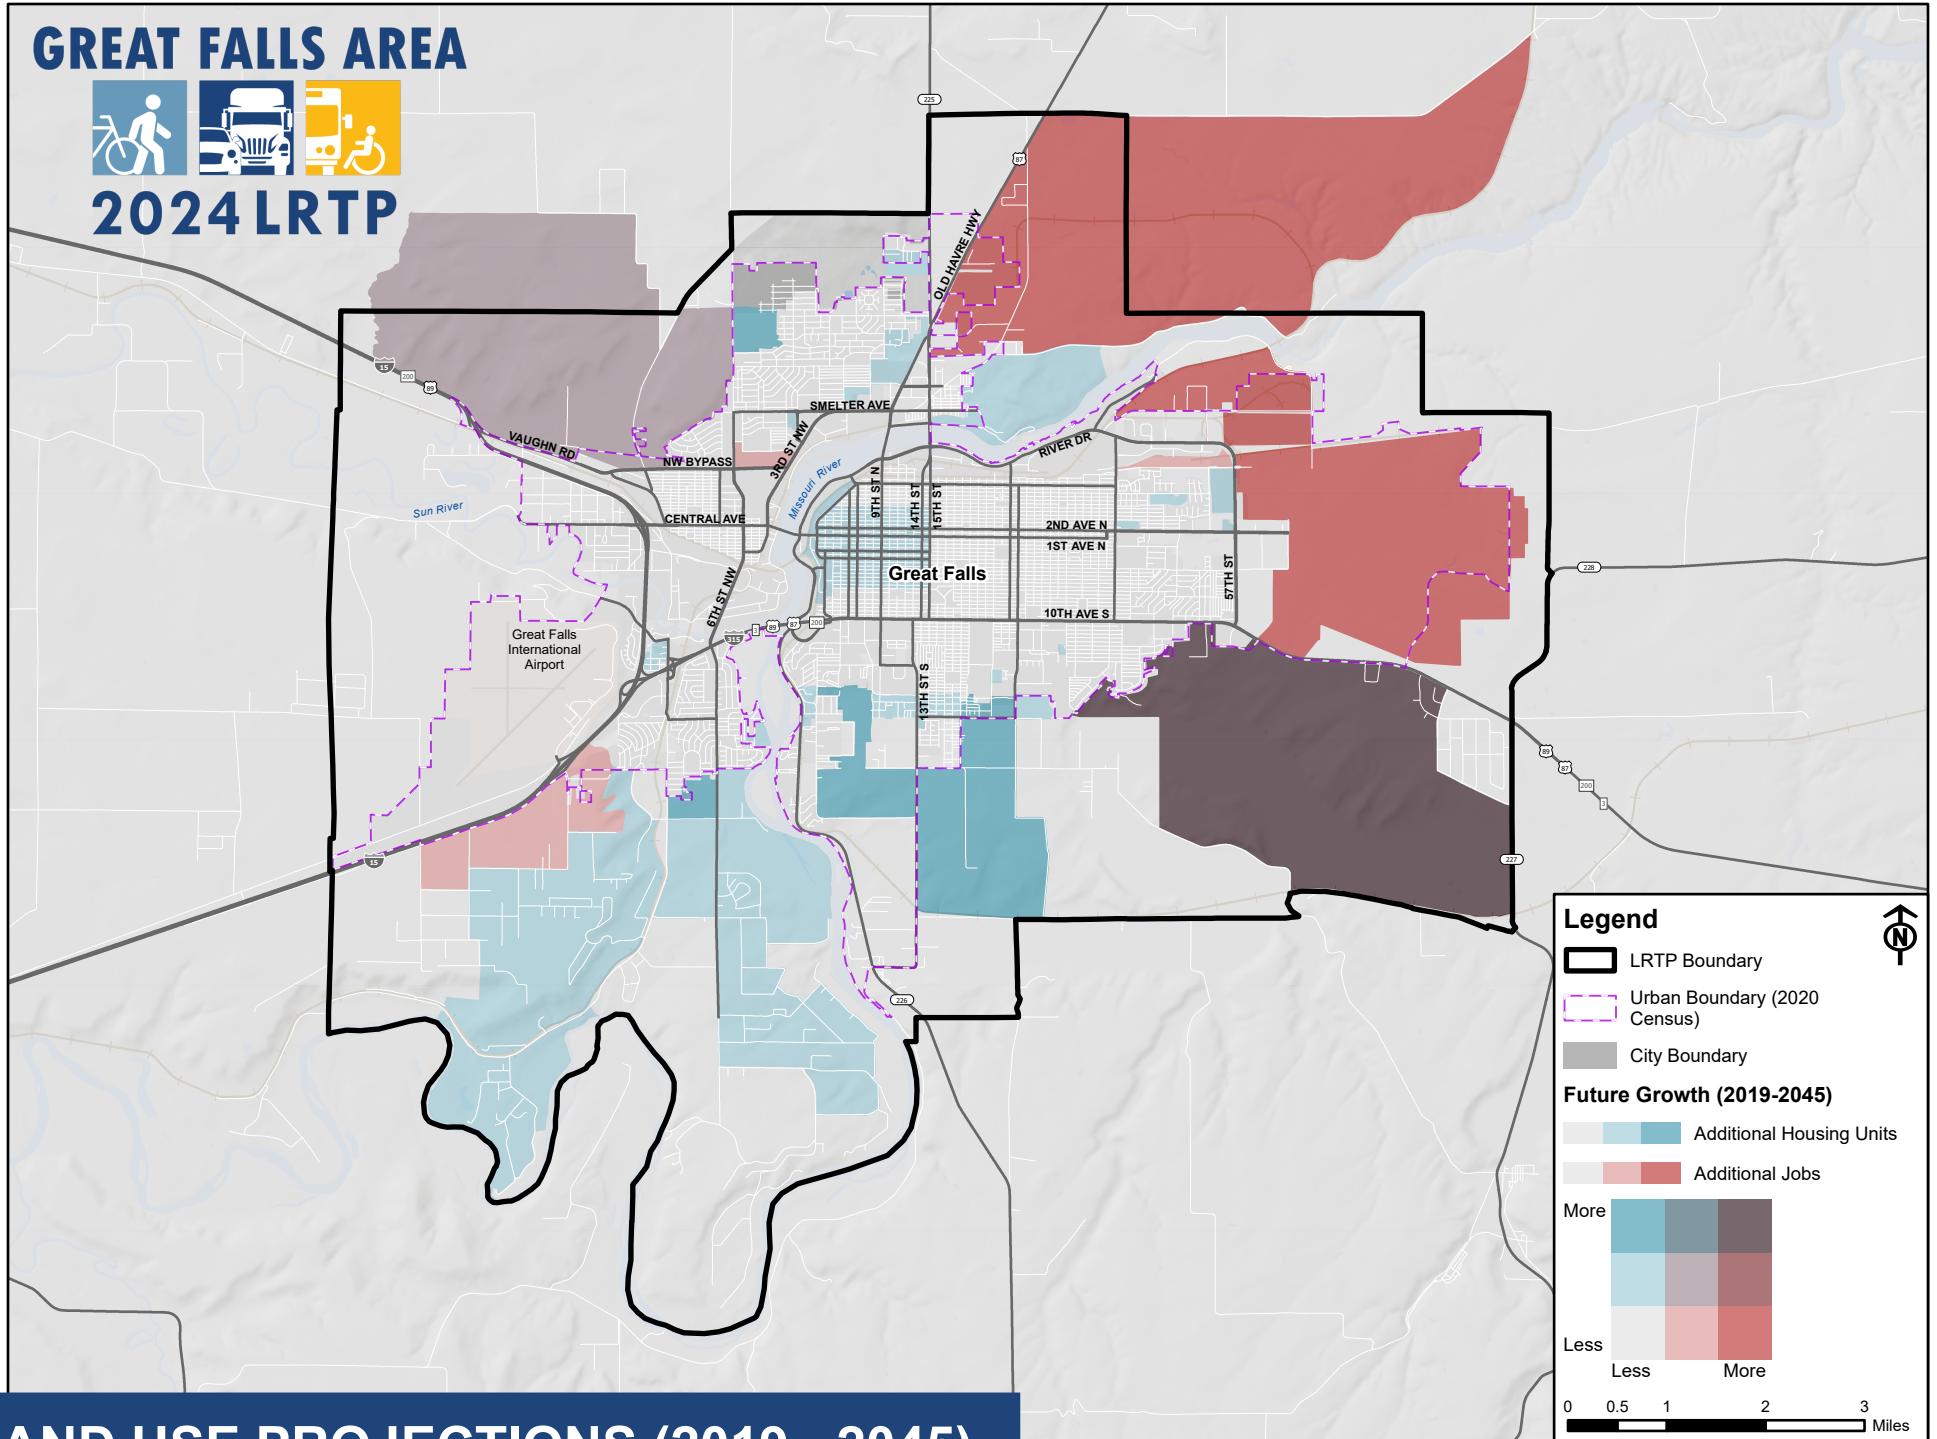

GREAT FALLS AREA

2024 LRTP

LAND USE PROJECTIONS (2019 - 2045)