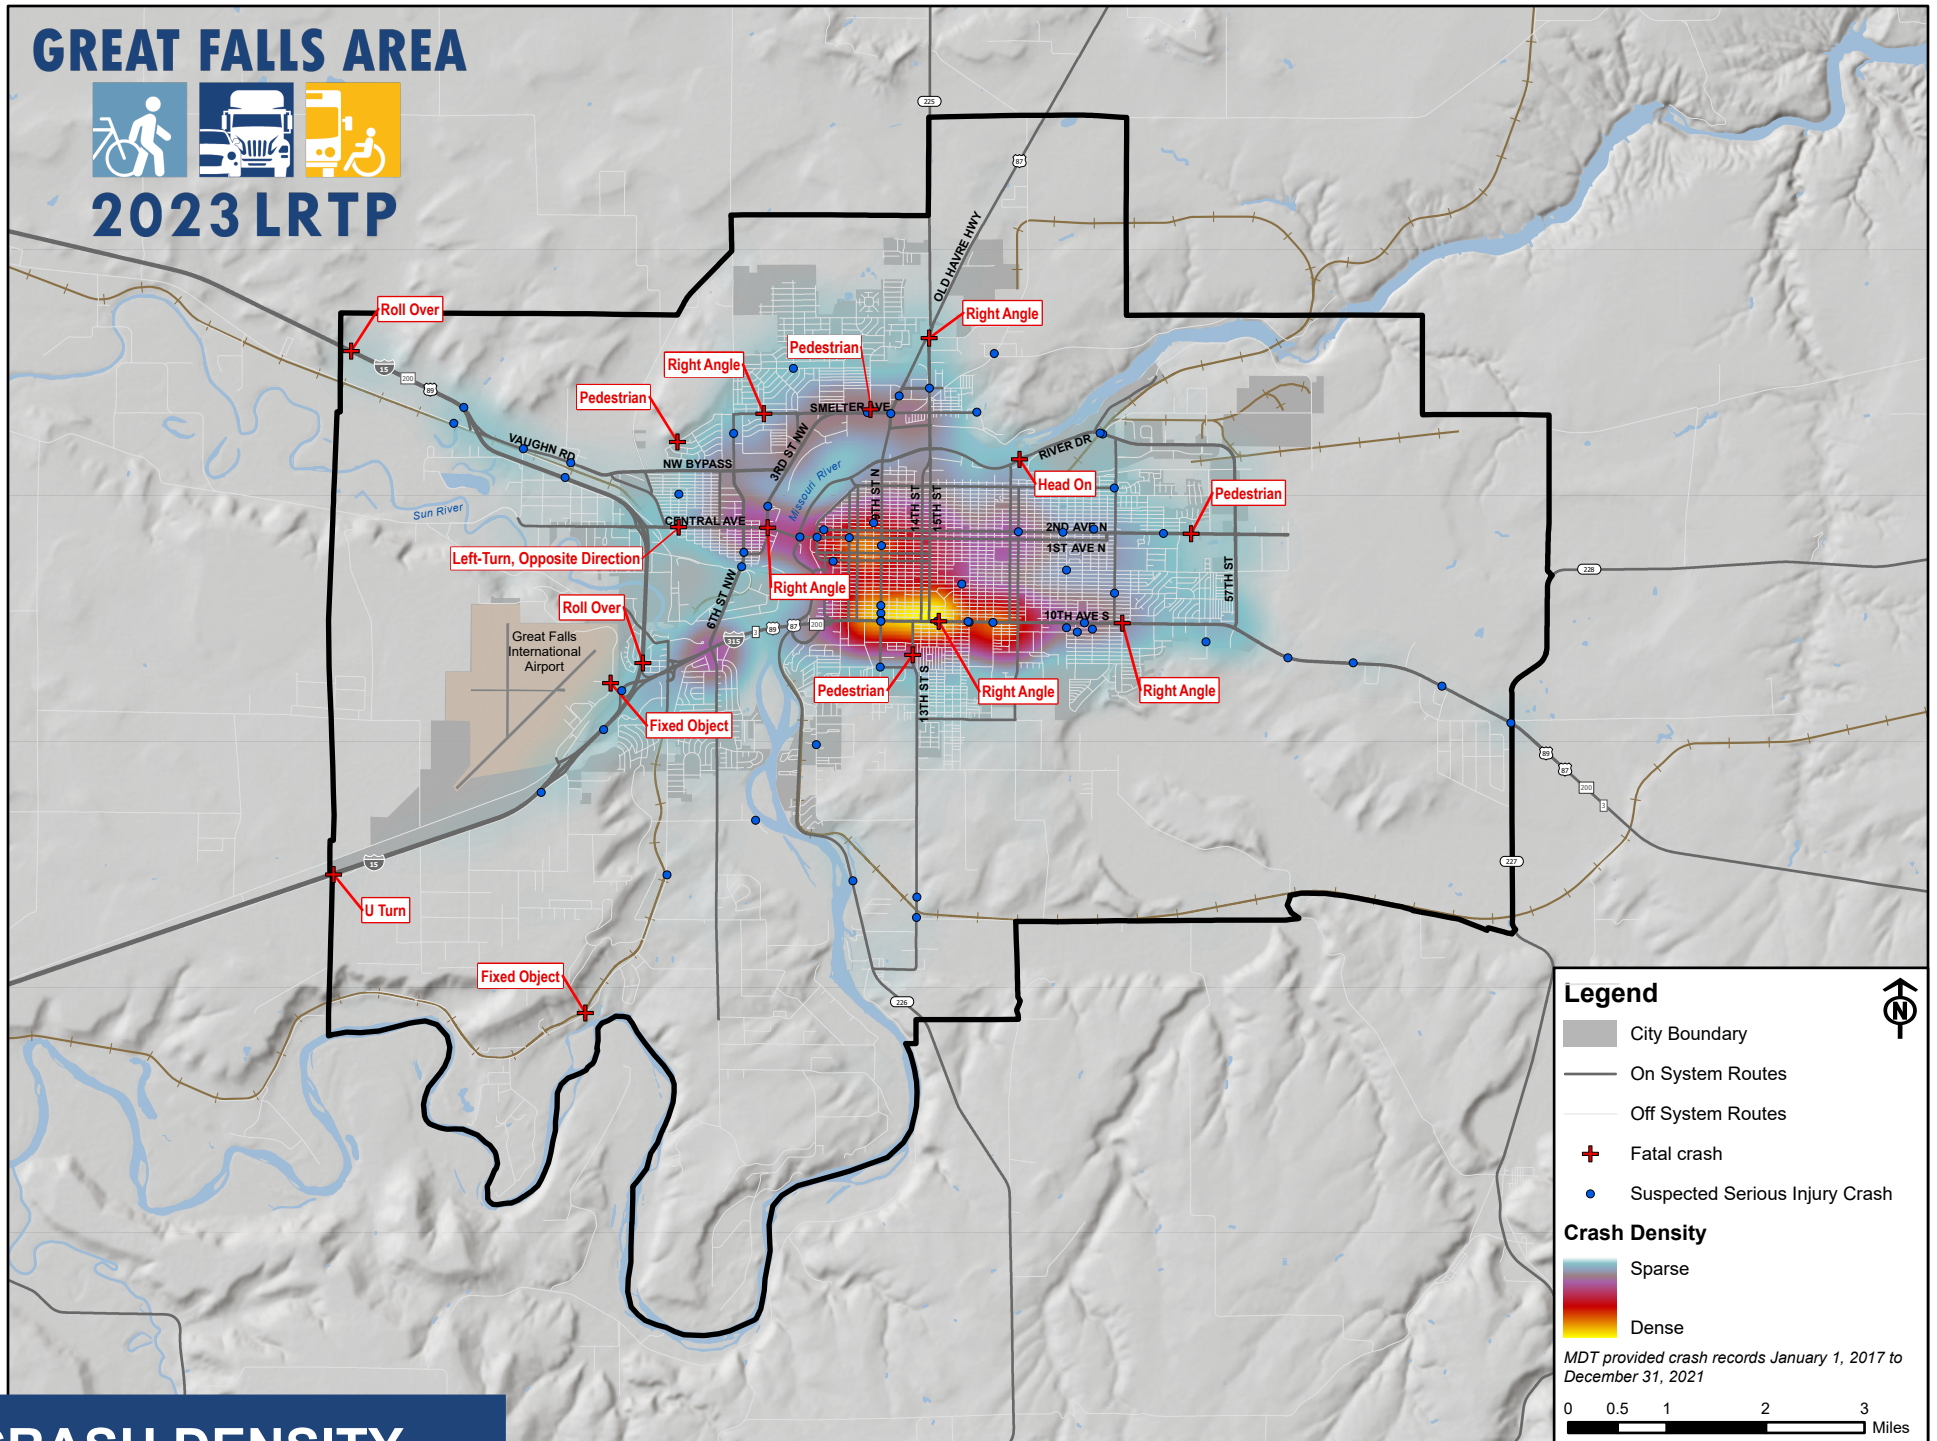

GREAT FALLS AREA

2023 LRTP

Legend

- City Boundary
 - On System Routes
 - Off System Routes
 - Fatal crash
 - Suspected Serious Injury Crash
- Crash Density**
- Sparse
 - Dense

MDT provided crash records January 1, 2017 to December 31, 2021

CRASH DENSITY